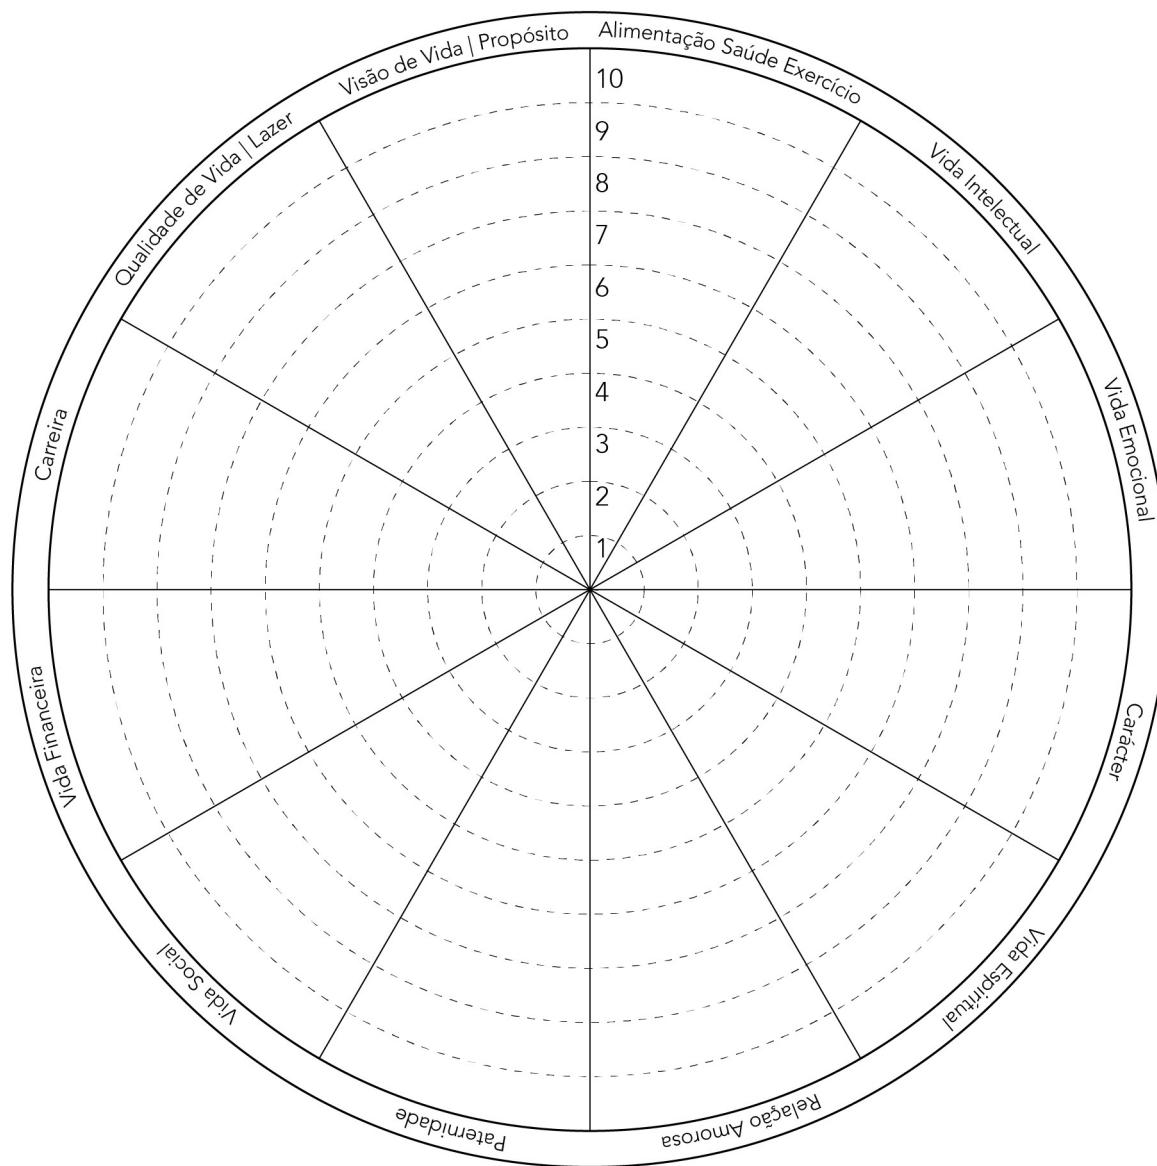

RODA DA VIDA

DATA: __/__/__

Constantly Spring